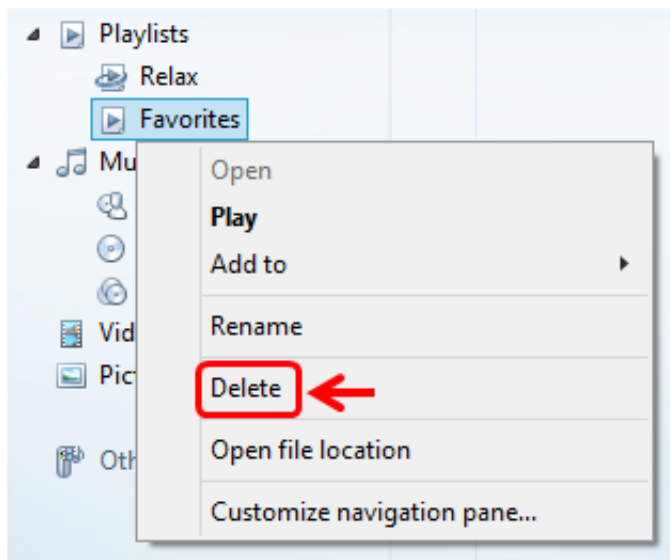

1. [windows media player show playlist](#)
2. [how do i show playlists in windows media player](#)

This article contains the following sections: Prerequisites Saving WPL Playlist Files as ASX Playlist Files in Windows Media Player Importing ASX Playlist Files to the Web Playlists Feature Enabling your Imported Web Playlist Setting Playback Options Related Articles To install the Web Playlists extension for IIS 7.. Note This article assumes that you have created playlists in Windows Media Player on the local server computer using default Player settings.. Saving WPL Playlist Files as ASX Playlist Files in Windows Media Player Windows Media Player creates its playlists in WPL format by default.. 0 and above, see the Installation Notes section in the IIS Media Services Readme.. When you import the ASX files in Web Playlists, the equivalent Web playlist files (files with.

windows media player show playlist

windows media player show playlist, vlc media player show playlist, how do i show playlists in windows media player, media player classic show playlist [Бесплатные Минусовки Скачать Белый День](#)

In the following example, we show in the List pane a simple playlist (named playlist1) that contains two tracks (named track1 and track2). [Software Schneider Uni Telway Driver Windows 7](#)

[Samsung Scx-4300 Scanner Software For Mac](#)

how do i show playlists in windows media player

[Spss Free Download Mac Student Version](#)

This section shows how to create an ASX-formatted version of a Windows Media Player playlist (.. To import ASX-formatted playlist files In IIS Manager, select the Web site or virtual directory from which you want to serve your Windows Media Player playlist files (. [Dr Cleaner Pro For Mac Torrent](#)